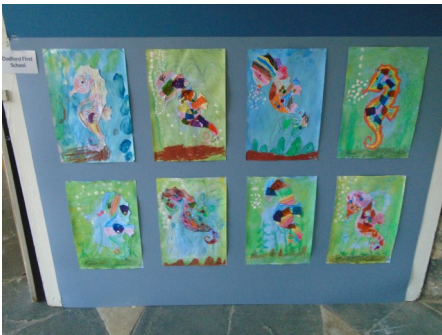

DODFORD FIRST SCHOOL NEWSLETTER

Achieve, Believe, Create and Fly High

Wear it Wild Day

The children looked great in their 'wild' clothes! In assembly we looked at endangered native UK animals, whilst in classes all sorts of animals were looked at.

Artwork Display at Worcester Cathedral

Please find below a picture of our work displayed in the exhibition at the Cathedral. The Young Voices New Visions Exhibition is being held at Worcester Cathedral from Sunday 22 May until Sunday 26 June 2022.

Being Sun Safe!

Please apply suncream to your child before school starts and send them in with a sun hat or cap (named) in their bags each day as the sun can be very intense on the playground, especially at lunchtime. Water bottles are also essential and should contain water. Squash can be drank at lunchtime.

All children should be wearing shorts or skorts for PE and games lessons as it is too warm for joggers!

Fockbury Road.
Dodford,
Bromsgrove, B61 9AW
office@dodford.worcs.sch.uk
Headteacher: Mrs Lisa Parkes

STAR PUPIL AWARD

WRENS— SOPHIE

ROBINS 1— ISABELLA

ROBINS 2— KATIE

OWLS 3— CROYDE

OWLS 4— FREYA

ATTENDANCE

WRENS— 100%

ROBINS 1— 100%

ROBINS 2— 93.3%

OWLS 3— 95.6%

OWLS 4— 98.3%

HOUSE POINTS:

AVON: 119

TEME : 114

SEVERN: 143